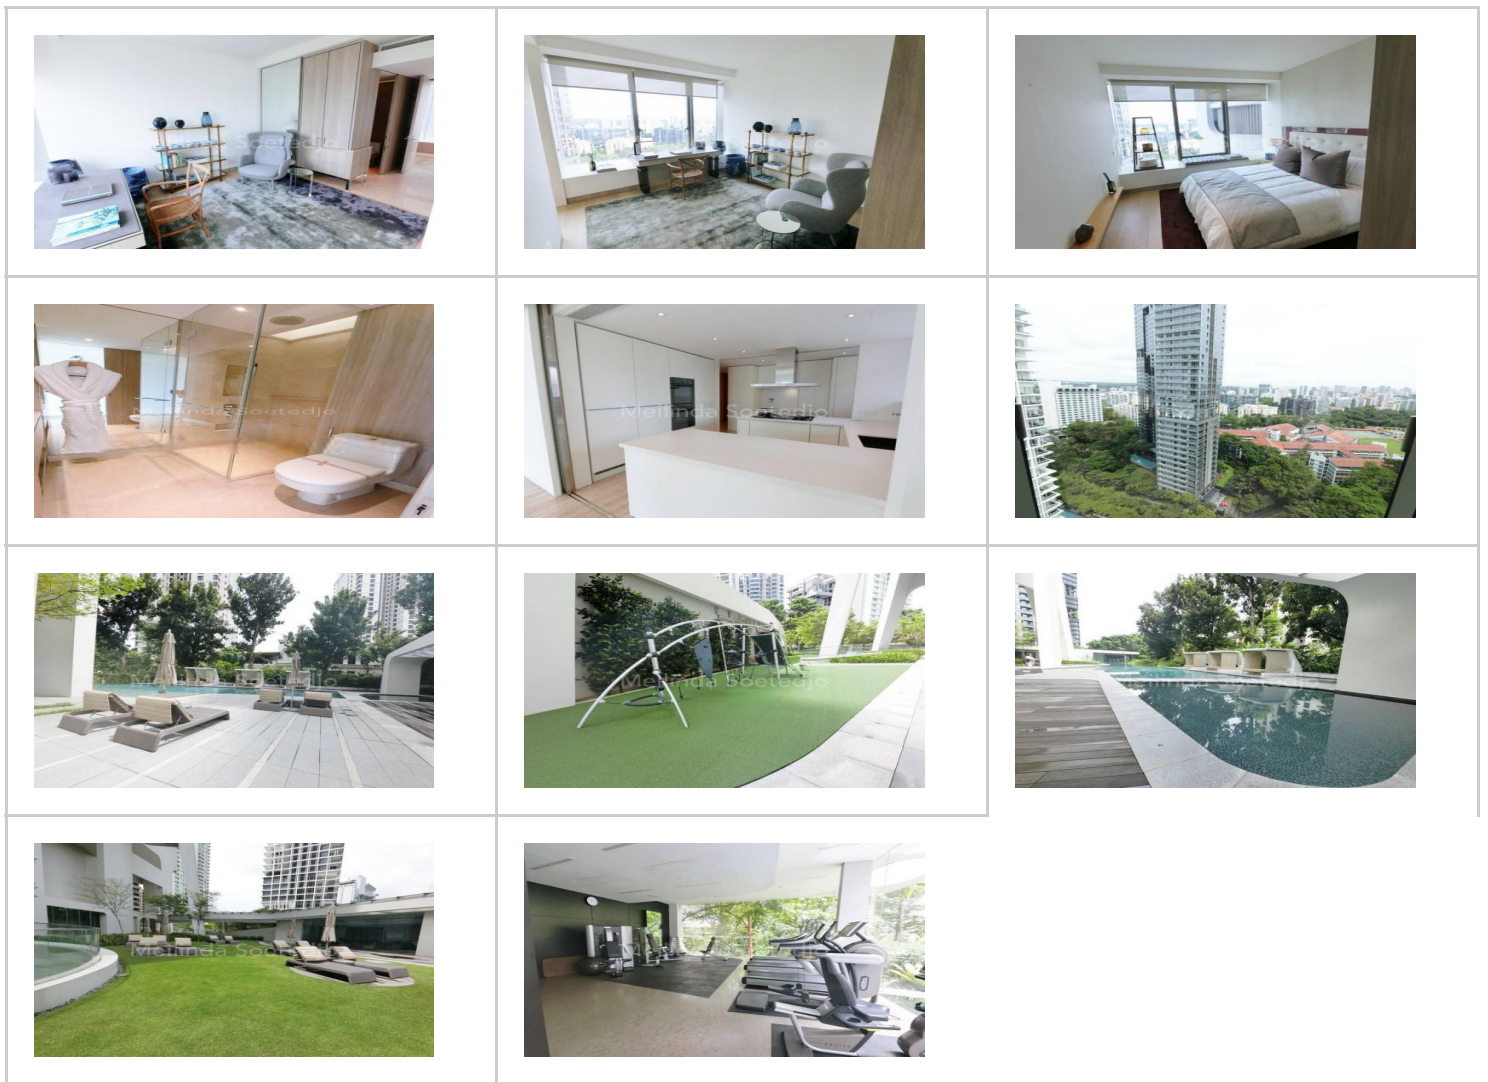

Ardmore Residence - For rent

7 Ardmore Park, 259954

\$19,000.00

Designed by world-renowned architect, Ben van Berkel of UNStudio, Ardmore Residence exhilarates, engages and inspires. Rising boldly above Singapore's premier residential address, Ardmore Park, the 36-storey residential tower redefines the luxury living of an urban home with imagination, privileges and services that are exclusive to its residents. - 5 mins' walk to Orchard Road!! - Located in Singapore's most exclusive neighbourhood - Capella concierge - In-house maintenance team - Clubhouse with gourmet kitchen - 50m lap pool - fully-equipped gym - spa/steam room with shower facilities - BBQ Terrace Available immediately, partial-furnish or fully furnished

Bedrooms	4
Bathrooms	5
Floor Size	3,186.00 sqft
PSF	6
Property Type	Apartment / Condo

Photos

Project Details

Developer	Irvine Investments Private Ltd
Tenure	freehold
Completion Year	2013
No. of floors	36
No. of units	58